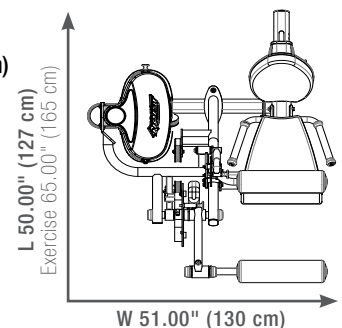

LEG EXTENSION/LEG CURL

HD-3400

FEATURES

- Eight back pad adjustments for varying leg lengths
- Multiple range-of-motion adjustments for both exercises
- Self-aligning roller pad automatically adjusts to reduce potential stress of the ankle joints

SPECS

- Product Dimensions L x W x H
50" [65"] x 51" x 55"
(127 cm [165 cm] x 130 cm x 140 cm)
- Product Weight: 529 lbs.
- Weight Stack:
215 lbs. (98 kg)

HOIST® offers one of the best warranty policies in the industry, reaffirming our commitment to quality and customer satisfaction. HOIST warranties this product to the original purchaser only. HOIST guarantees this product to be free from defects in workmanship and/or materials under normal use or service.