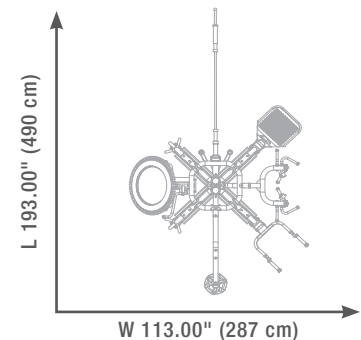

MotionCage Studio Package 2

MCS-8002

FEATURES

- Studio Package 1 +
Rebounder Station
Heavy Bag Mounting/Heavy Bag
Renegade Station
Chin-Up Station

SPECS

- Product Dimensions L x W x H
193.00" x 113.00" x 109.75"
(490 cm x 287 cm x 279 cm)
- Product Weight:
1,426 lbs. (647 kg)